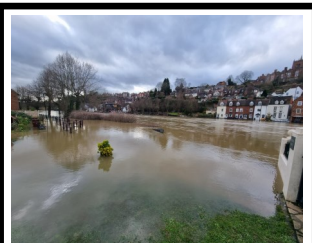

Flooding

Bridgnorth Safer Neighbourhood Team were on hand to support members of the public during the recent flooding. We were also able to support other services during these worrying times.

Bike Marking

Bridgnorth Safer Neighbourhood Team and colleagues from the Rural & Business Crime Team and the 'We Don't Buy Crime' Team carried out a day of Bike marking at Bridgnorth Police Station. Now around 20 bikes are safer and less likely to be stolen. Watch this space for dates that we will be doing more bike marking in the future.